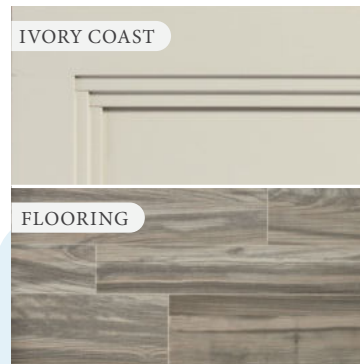

- 30-amp Detachable Shoreline Power Cord
- Automatic Transfer Switch with Power Protection
- Automatic Shoreline-to-Generator Transfer Switch
- Single, High Output, Roof Conditioner
- Battery Disconnect Switch
- Single Group 31-High Capacity House Battery
- 100-watt Solar Panel with Controller
- Tankless Water Heater
- Outside Shower
- 360° Siphon RV Holding Tank Vent Cap
- 1" Fresh Water Tank Drain
- Exterior LP Connection
- Holding Tanks with Heat Pads
- Black Tank Flush System

For a complete listing of available features, visit thormotorcoach.com/gemini.

Use your phone's camera to find out more information.

Just scan the code!

	23TE	23TW	24KB
Chassis	Ford	Ford	Ford
Gross Vehicle (GVWR)	11,000	11,000	11,000
Gross Combined (GCWR)	15,000	15,000	15,000
Wheel Base	156"	156"	178"
Exterior Length (w/o ladder)	23'-7"	23'-7"	25'-10"
Exterior Height (w/AC)	11'	11'	11'
Exterior Width (w/o mirrors)	90"	90"	90"
Interior Height (living area)	80"	80"	80"
Awning Size	14'	14'	16.5'
Fuel (gal)	25	25	25
LPG (lbs)	68	68	68
Fresh/Waste/Gray Water (gal)	31 / 19.5 / 37	31 / 19.5 / 37	31 / 18.5 / 25.5
Water Heater (gal)	Tankless	Tankless	Tankless
Furnace (BTUs)	19,000	19,000	19,000
Exterior Storage Capacity (cu. ft.)	21.3	15.1	45.4
Hitch Weight Rating (lbs)	5,000	5,000	5,000

HOME COLLECTION